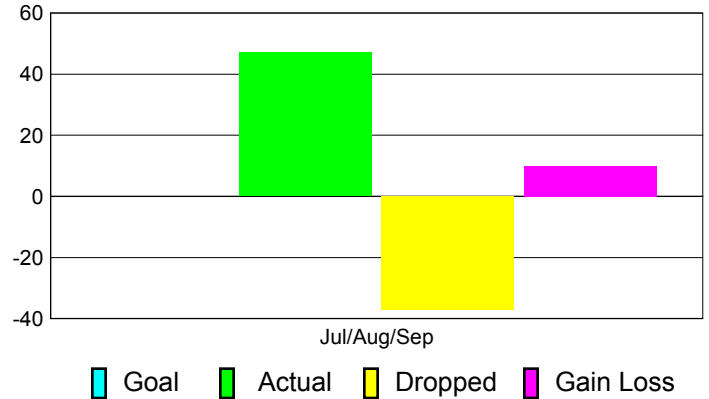

Membership Results 2012-2013

Goal, New, Dropped, Gain/Loss

Comparison of Membership Gain/Loss

Current Year Compared to the Previous Year