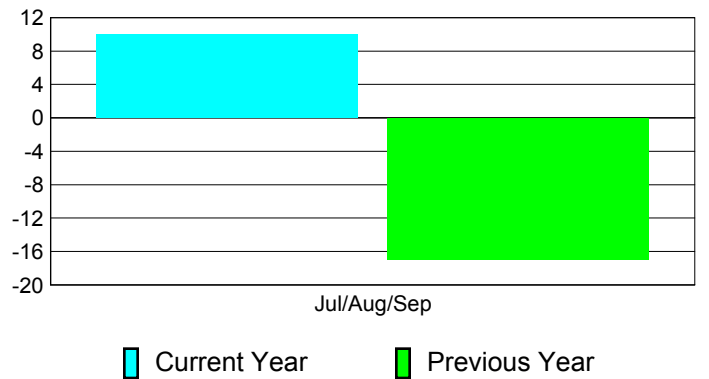

Membership Results
2012-2013

Membership
2011-2012

Month	Net Memb Goal	Actual New Memb	Actual Dropped Memb	Gain/Loss of Memb	Gain/Loss of Memb
Jul/Aug/Sep		47	-37	10	-17
Totals		47	-37	10	-17

Membership Results 2012-2013

Goal, New, Dropped, Gain/Loss

Comparison of Membership Gain/Loss

Current Year Compared to the Previous Year

Gender Comparison 2012-2013

Jul/Aug/Sep

Male Female