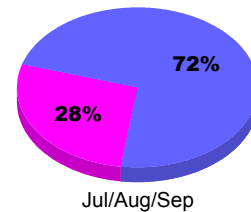

Membership Results
2012-2013

Membership
2011-2012

Month	Net Memb Goal	Actual New Memb	Actual Dropped Memb	Gain/Loss of Memb	Gain/Loss of Memb
Jul/Aug/Sep		47	-37	10	-17
Totals		47	-37	10	-17

Membership Results 2012-2013

Goal, New, Dropped, Gain/Loss

Comparison of Membership Gain/Loss

Current Year Compared to the Previous Year

Gender Comparison 2012-2013

Jul/Aug/Sep

Male Female